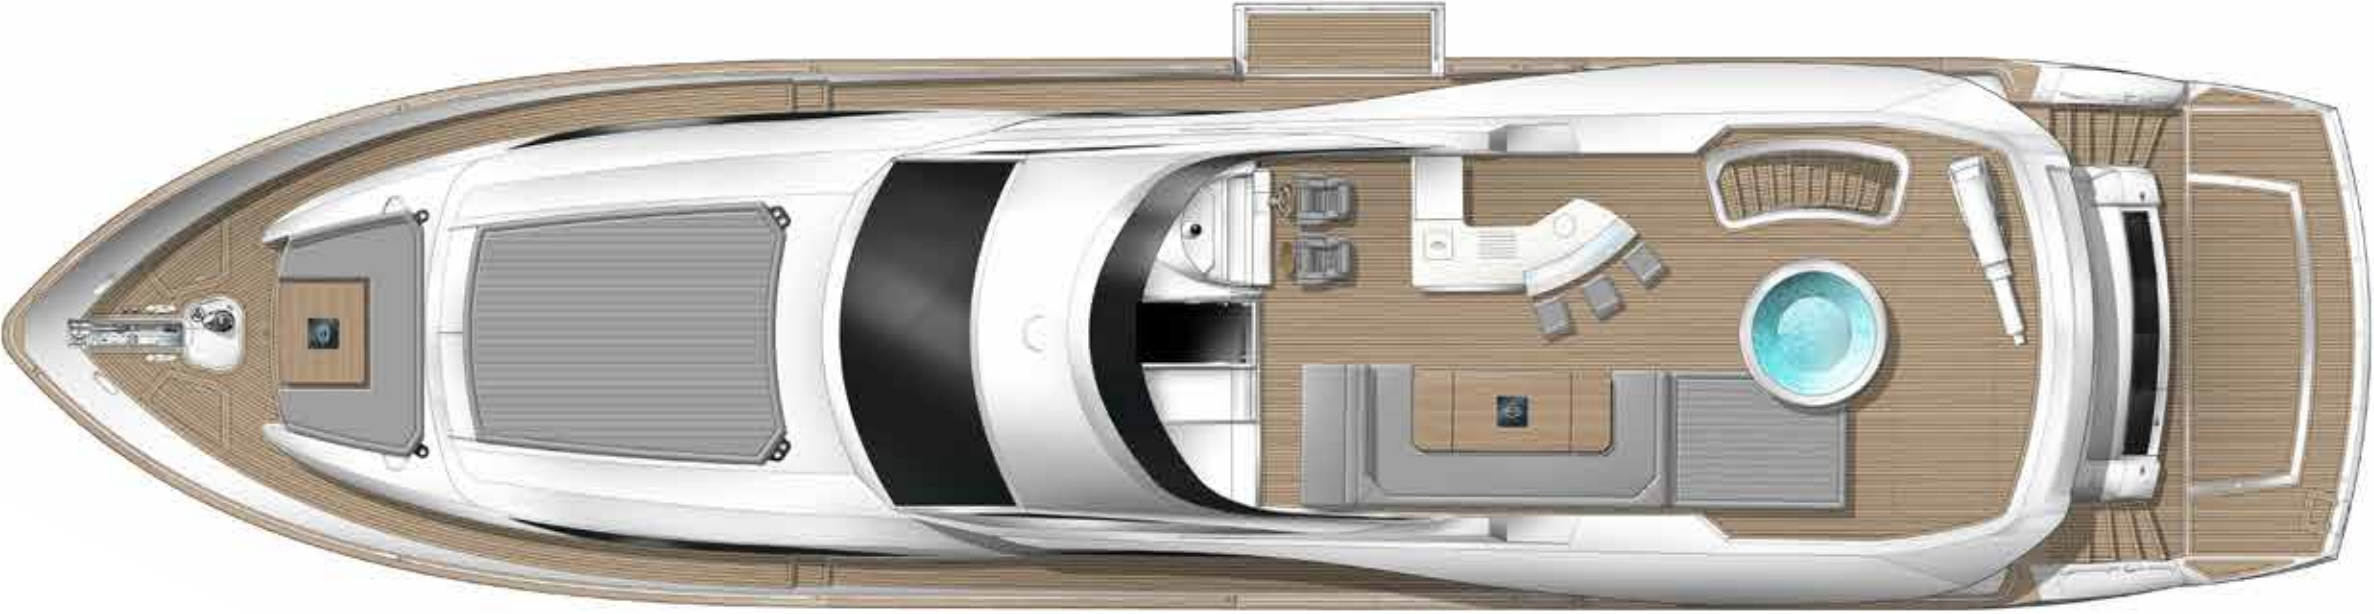

95 YACHT

MAKE YOUR PRESENCE FELT EFFORTLESSLY. BREAK
BOUNDARIES WITH GRACE. BE POISED. MAKE A
SOPHISTICATED STATEMENT. WHEREVER YOU ARE,
FIND TRANQUILLITY.

95 YACHT

Perfection touches every corner of the 95 Yacht. A floating oasis dedicated to luxury and craftsmanship. A streamlined exterior teases the eye with a tingling sense of style and beauty that flows uninterrupted into the graceful spacious interior. From the raised pilothouse and dedicated lower guest cabins, to the spectacular triplex master cabin. A flawless yacht? Judge for yourself.

DRIVES
SHAFTS

95 YACHT
GENERAL ARRANGEMENTS

95 YACHT
GENERAL ARRANGEMENTS

EXTERIOR PLAN

95 YACHT
GENERAL ARRANGEMENTS

MAIN DECK

95 YACHT
GENERAL ARRANGEMENTS

LOWER DECK